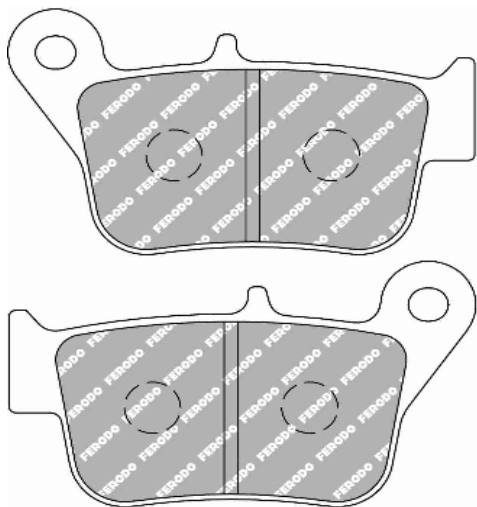

FDB2312

REAR

Material Availability	EF
------------------------------	----

Dimensions (mm)	83.2X48X9.2 mm
------------------------	----------------

make	model	description	cc	kw	type	code	from	to	front_rear
SYM	Fighter VI		150			FDB2312	01/01/2010	31/12/2015	rear